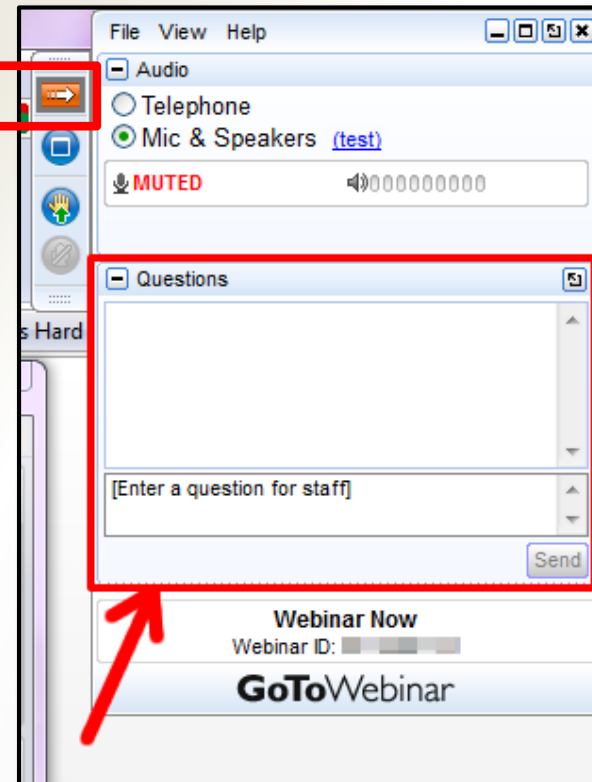

Ask Questions

Please use the GoToWebinar question box, located on the right side of your screen.